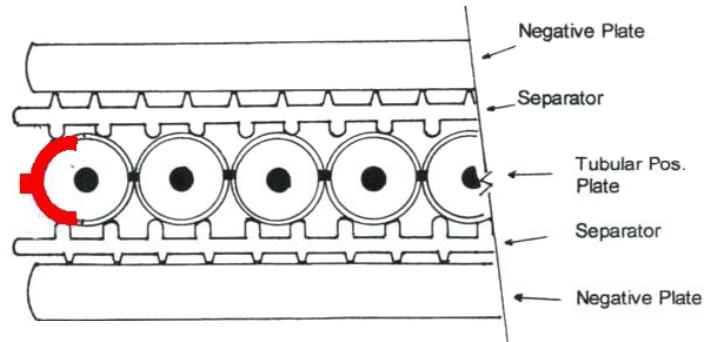

Non-woven gauntlets

TUBE SHAPE

STANDARD INTERNAL DIMENSION (in mm)

	<u>Round</u> :	Standard available from 5 to 9 mm
	<u>Square</u>	8,1*8,1 8,5* 8,5
	<u>Rectangular</u> :	6.1*8.0 7.4*8.0
Other shapes (elliptic, oval) on request.		

Lateral finish

edge protection

Prevent short circuits due to lateral mousing

Types of fabric

AS03	Standard non-woven fabric
AS03A	Reinforced non-woven fabric

Dimension

Any height up to 2,2 m
 Number of tubes : up to 48 Tubes
 Fabrics thickness : 0,6 mm

Nomenclature

Example:

Diameter, tube number and length are according to the customer 's request.