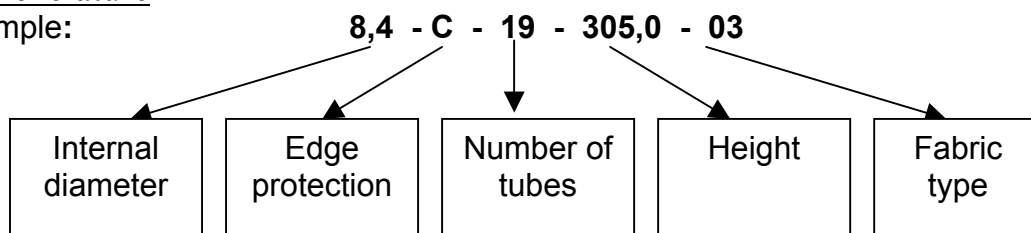

Non-woven gauntlets

TUBE SHAPE

STANDARD INTERNAL DIMENSION (in mm)

	<u>Round</u> :	Standard available from 5 to 9 mm
	<u>Square</u>	8,1*8,1 8,5* 8,5
	<u>Rectangular</u> :	6.1*8.0 7.4*8.0
Other shapes (elliptic, oval) on request.		

Lateral finish

edge protection

Prevent short circuits due to lateral mousing

Types of fabric

AS03	Standard non-woven fabric
AS03A	Reinforced non-woven fabric

Dimension

Any height up to 2,2 m
 Number of tubes : up to 48 Tubes
 Fabrics thickness : 0,6 mm

Nomenclature

Example:

Diameter, tube number and length are according to the customer 's request.