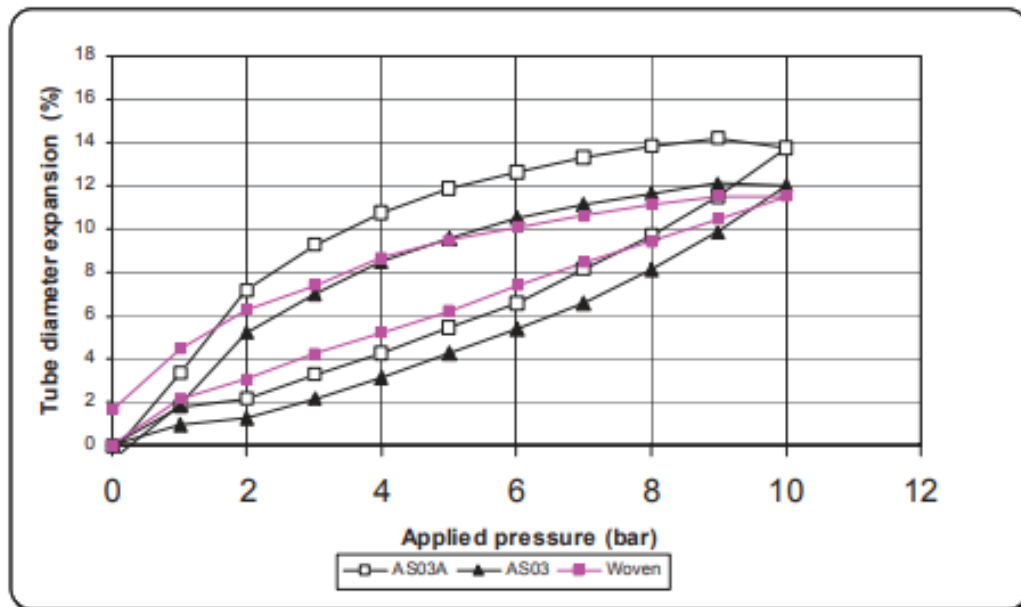

Type and characteristics of Amer-Sil gauntlets

AS03	Standard non-woven fabric
AS03A	Reinforced non-woven fabric
MF(A...E)	Woven fabric

	Non Woven	Woven
Pore size	Max	40
	Mean	29
Porosity	60-75	40
Porosity%		123
		89