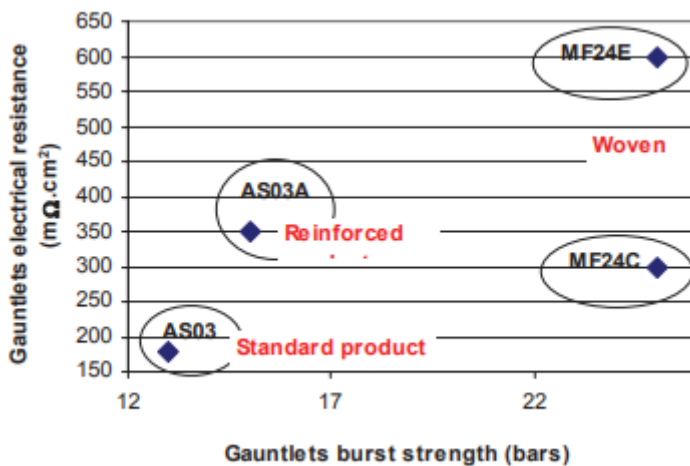

Type and characteristics of Amer-Sil gauntlets

AS03	Standard non-woven fabric
AS03A	Reinforced non-woven fabric
MF(A...E)	Woven fabric

	Non Woven	Woven
Pore size	Max	40
	Mean	29
Porosity	60-75	40
Porosity%		123
		89