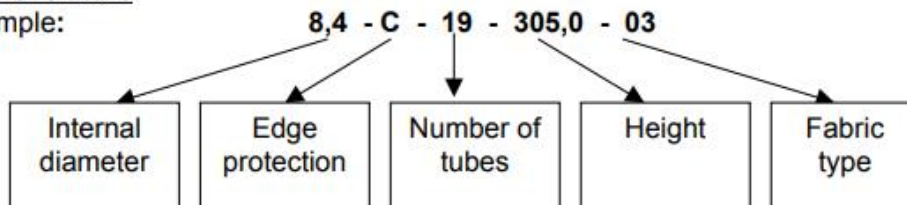

Dimension

Any height up to 2,2 m
Number of tubes : up to 48 Tubes
Fabrics thickness : 0,6 mm

Types of fabric

AS03	Standard non-woven fabric
AS03A	Reinforced non-woven fabric

Dimension

Any height up to 2,2 m
 Number of tubes : up to 48 Tubes
 Fabrics thickness : 0,6 mm

Nomenclature

Example:

Diameter, tube number and length are according to the customer 's request.