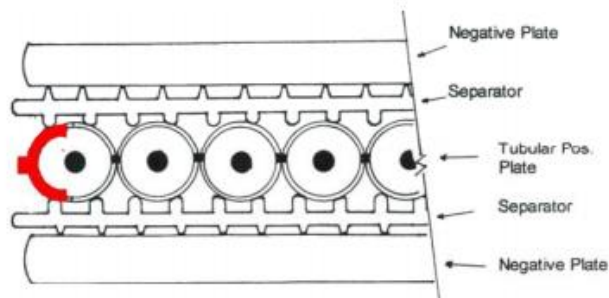

Non-woven gauntlets

TUBE SHAPE

STANDARD INTERNAL DIMENSION (in mm)

Lateral finish

edge protection

Prevent short circuits due to lateral missing

Types of fabric

AS03	Standard non-woven fabric
AS03A	Reinforced non-woven fabric

Dimension

Any height up to 2,2 m
Number of tubes : up to 48 Tubes
Fabrics thickness : 0,6 mm

Types of fabric

AS03	Standard non-woven fabric
AS03A	Reinforced non-woven fabric

Dimension

Any height up to 2,2 m
 Number of tubes : up to 48 Tubes
 Fabrics thickness : 0,6 mm

Nomenclature

Example:

Diameter, tube number and length are according to the customer 's request.